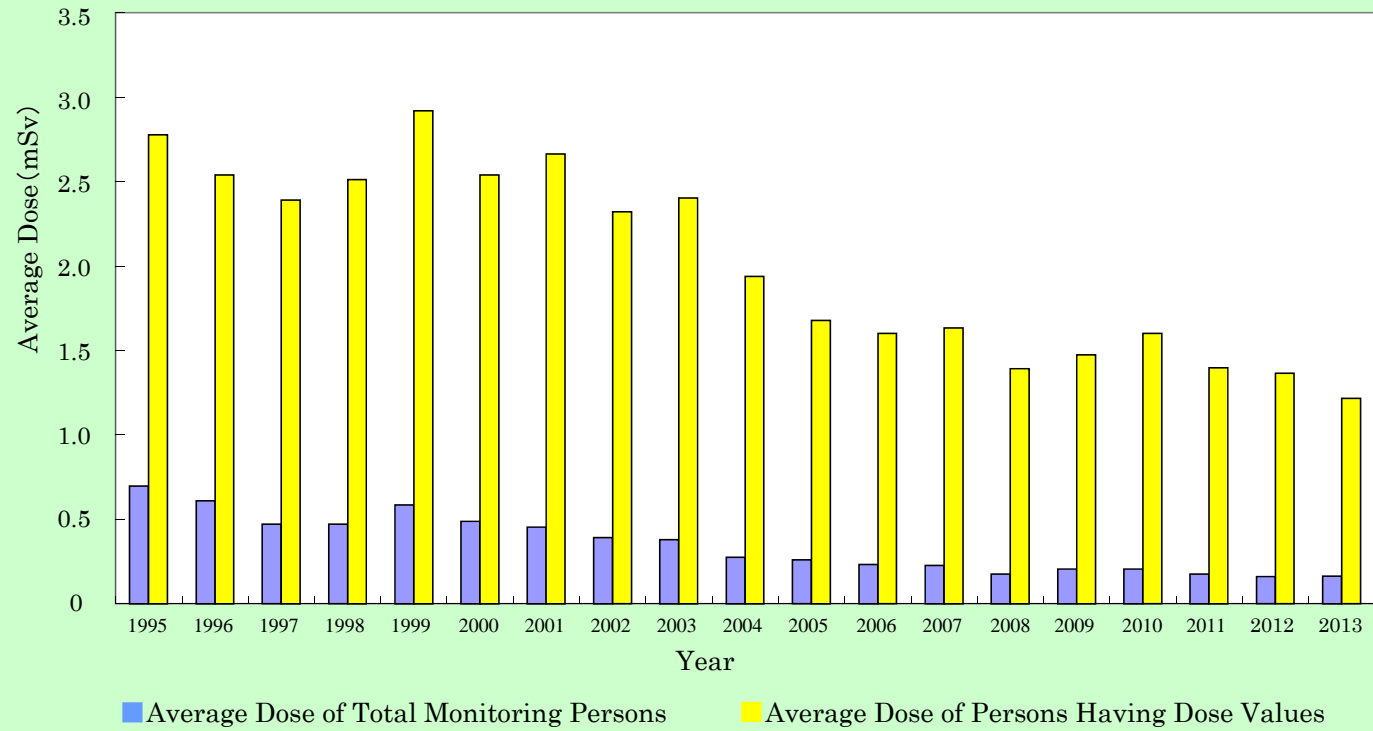

Average Annual Dose Value in Chinese Taipei (1995~2013)

(Data Source : Website of ATOMIC ENERGY COUNCIL)